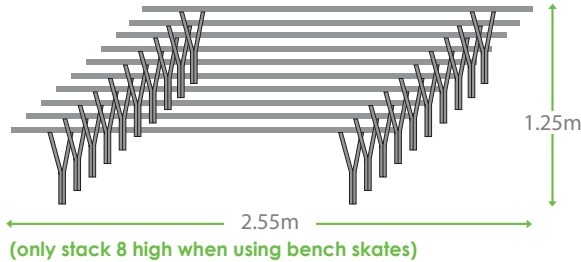

Enviro Table Dimensions

Internal length:
 Table 1800mm long = 1660mm
 Table 1400mm long = 1260mm
 Table 1200mm long = 1060mm
 Shield table = 1320mm
 Table 1200mm diameter = 720mm
 Table 900mm diameter = 530mm
 750mm long = 610mm