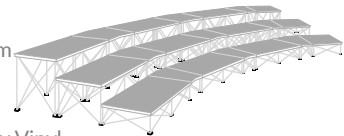

Choir package 2

UL/CHOIR2 12 x Stage Decks & Risers 1m x 0.52m
9 x Choir infill Decks & Risers 0.52m
28 x Riser Clamps UL/A052

Carpeted	Vinyl	Heavy Duty Vinyl
AED 28,639.11	AED 30,069.75	AED 31,893.55