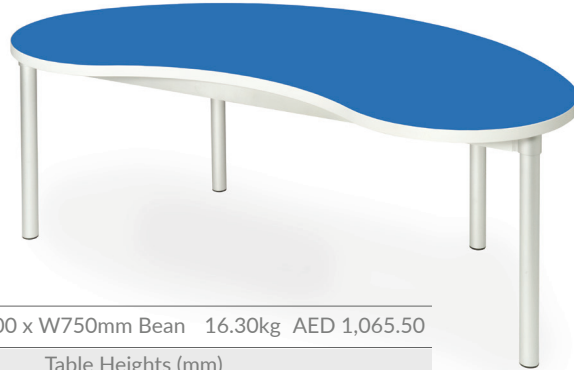

GP35
Ailsa

GP42
Orange

Keyhole Table

EN/BK37/ 1500mm Dia. 15.00kg AED 1,939.77

Table Heights (mm)

710 | 640 | 590 | 530 | 460

Enviro Classroom Tables

Great for classrooms

- Colourful learning
- For all age groups
- Strong and durable

Bean Table

EN/CK37/S L1400 x W750mm Bean 16.30kg AED 1,065.50

Table Heights (mm)
760 | 710 | 640 | 590 | 530 | 460

ABS Edge Colours

Light Grey