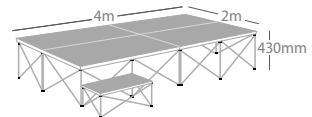

Carpeted	Vinyl	Heavy Duty Vinyl
AED 18,390.88	AED 18,903.79	AED 20,014.41

UL/A070 Valance to cover 3 sides of package A including step AED 3,742.59

Ultralight Package B - 4 x 3m (12m²) - 430mm high

1. UL/PACKB 6 x Stage Deck 2m x 1m
   6 x Stage Riser 2m x 1m - 400mm high
   1 x Stage Deck 1m x 0.52m
   1 x Stage Riser 1m x 0.52m - 200mm high
   2 x Riser Clamps