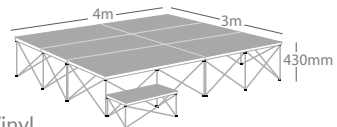

Carpeted	Vinyl	Heavy Duty Vinyl
AED 26,632.70	AED 27,397.41	AED 28,977.17

UL/A071 Valance to cover 3 sides of package B including step AED 4,856.45

All packages are supplied with a 5mm Allen Key required for assembly