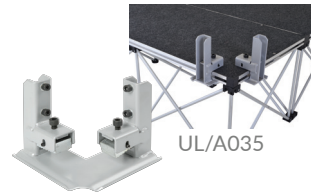

Ultralight Guardrails

Ultralight staging system

- For safety and security
- GS approved construction

Ultralight Guardrails

For the safety and security of performers. Secure with brackets.

UL/A030GS Guardrail 1m width	7.75kg	AED 536.07
UL/A031GS Guardrail 2m width	11.00kg	AED 818.89

Ultralight Guardrail Brackets

To securely attached guardrail to the edge of the stage.

UL/A034	Straight bracket (2 required per rail)	AED 278.30
UL/A035	Corner bracket	AED 504.75

UL/A030GS

UL/A032

Ultralight Step Guardrails