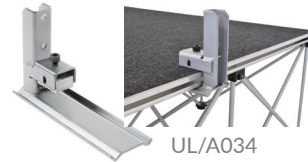

Ultralight Guardrails

Ultralight staging system

- For safety and security
- GS approved construction

Ultralight Guardrails

For the safety and security of performers. Secure with brackets.

UL/A030GS Guardrail 1m width	7.75kg	AED 536.07
UL/A031GS Guardrail 2m width	11.00kg	AED 818.89