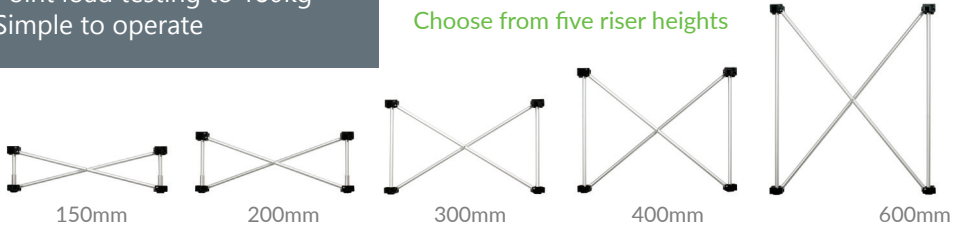

Ultralight Staging Components

Ultralight staging system

- GS approved construction
- Tested to 1000kg m² even load
- Point load testing to 180kg
- Simple to operate

Choose from five riser heights

Ultralight 2m x 1m

UL/AB60	L2m x W1m Deck Carpeted	12.75kg	AED 2,373.90
UL/AB60V	L2m x W1m Deck Vinyl	14.00kg	AED 2,503.84
UL/AB60H	L2m x W1m Deck Heavy Duty Vinyl	17.00kg	AED 2,744.78
UL/AB65	L2m x W1m Riser	4-7kg	AED 1,745.84

Ultralight 2m x 0.52m

UL/AC60	L2m x W0.52m Deck Carpeted	9.50kg	AED 1,575.98
UL/AC60V	L2m x W0.52m Deck Vinyl	10.50kg	AED 1,645.63
UL/AC60H	L2m x W0.52m Deck Heavy Duty Vinyl	14.00kg	AED 1,771.12
UL/AC65	L2m x W0.52m Riser	2-3kg	AED 997.51

Carpet Colours

Anthracite Grey

Chianti Red

Sapphire Blue

Moss Green

Ultralight 1m Quadrant

UL/BH60	L1m Quadrant Deck Carpeted	4.00kg	AED 1,575.45
UL/BH60V	L1m Quadrant Deck Vinyl	5.00kg	AED 1,640.27
UL/BH60H	L1m Quadrant Deck Heavy Duty Vinyl	7.00kg	AED 1,754.82
UL/BH65	1m Quadrant Riser	1-2kg	AED 787.73

Ultralight 1m x 1m

UL/BB60	L1m x W1m Deck Carpeted	7.50kg	AED 1,575.98
UL/BB60V	L1m x W1m Deck Vinyl	8.50kg	AED 1,645.63
UL/BB60H	L1m x W1m Deck Heavy Duty Vinyl	12.00kg	AED 1,796.48
UL/BB65	L1m x W1m Riser	2-4kg	AED 997.51

Ultralight 1m x 0.52m

UL/BC60	L1m x W0.52m Deck Carpeted	4.50kg	AED 1,217.09
UL/BC60V	L1m x W0.52m Deck Vinyl	5.00kg	AED 1,277.09
UL/BC60H	L1m x W0.52m Deck Heavy Duty Vinyl	7.50kg	AED 1,363.86
UL/BC65	L1m x W0.52m Riser	1.5-3kg	AED 648.65

Vinyl Options

Standard Black

Heavy Duty Black

Ultralight 1m Triangle

UL/BD60	L1m Triangle Deck Carpeted	4.00kg	AED 1,446.19
UL/BD60V	L1m Triangle Deck Vinyl	5.00kg	AED 1,506.26
UL/BD60H	L1m Triangle Deck Heavy Duty Vinyl	7.00kg	AED 1,613.41
UL/BD65	1m Triangle Riser	1-2kg	AED 778.07

Ultralight 0.52m x 0.52m

UL/CC60	L0.52m x W0.52m Deck Carpeted	2.50kg	AED 947.85
UL/CC60V	L0.52m x W0.52m Deck Vinyl	3.50kg	AED 1,017.43
UL/CC60H	L0.52m x W0.52m Deck Heavy Duty Vinyl	5.00kg	AED 1,081.04
UL/CC65	L0.52m x W0.52m Riser	1-2kg	AED 548.97