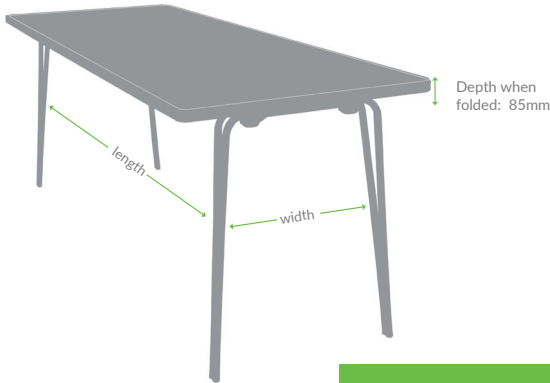

LOAD BEARING

Tested up to 1000kg m² even load distribution

BS EN 581 Parts 1 & 3

Part 1 for Dimension Fit
Part 3 Outdoor furniture suitable for domestic and contract use

Folding Table Dimensions

Internal length at chair height:
 Table 1830mm long = 1610mm
 Table 1520mm long = 1300mm
 Table 1220mm long = 1000mm
 Table 915mm long = 695mm