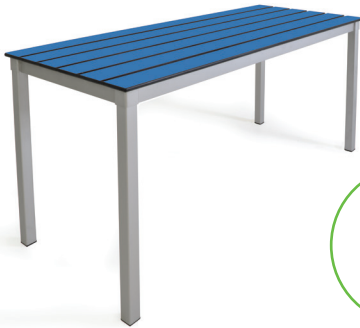

Security Fixing
EN/ACC01
(Includes 2 brackets & 4 bolts)
AED 142.24