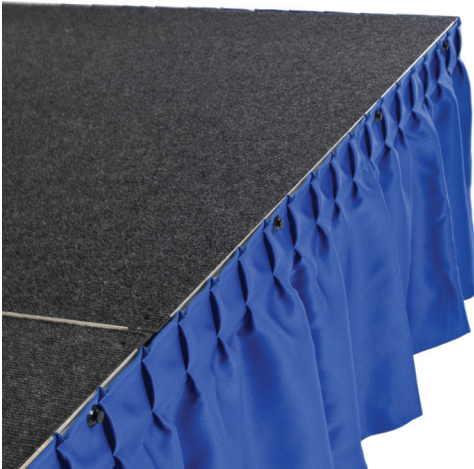

Ultralight Accessories

Ultralight staging system

- For safety and security
- GS approved construction