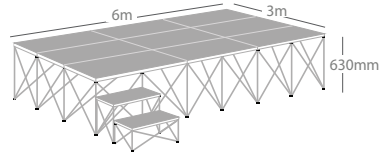

Carpeted	Vinyl	Heavy Duty Vinyl
AED 40,893.66	AED 42,063.37	AED 44,438.17

UL/A073 Valance to cover 3 sides of package D including steps AED 7,859.54

All packages are supplied with a 5mm Allen Key required for assembly