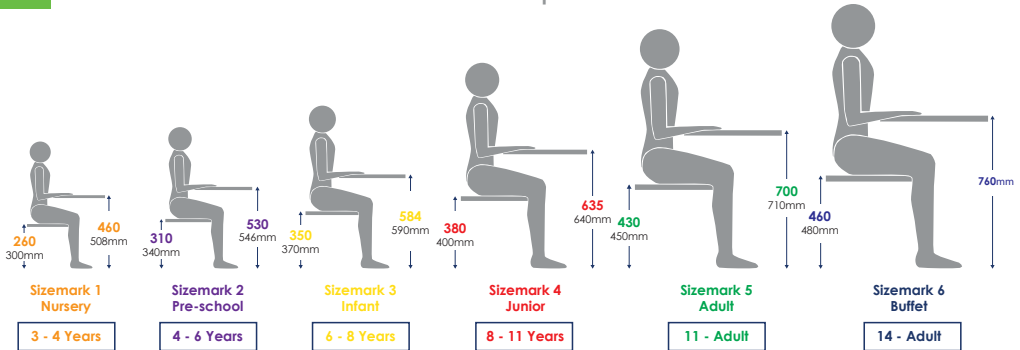

Azure

Warm Grey

Pea Green

Compact laminate, unlike high pressure laminate is solid, providing an extremely strong and durable water resistant surface.

Recommended Chair & Table Guide

Coloured dimensions are EN1729 part 1 size marks