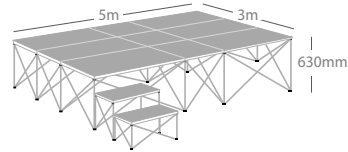

Ultralight Staging Packages

Ultralight staging system

- GS approved construction
- Tested to 1000kg m² even load
- Point load testing to 180kg
- Simple to operate

Ultralight Package C - 5 x 3m (15m²) - 630mm high

1. UL/PACKC
2. 6 x Stage Deck 2m x 1m
   - 6 x Stage Riser 2m x 1m - 600mm high
   - 3 x Stage Deck 1m x 1m
   - 3 x Stage Riser 1m x 1m - 600mm high
   - 2 x Stage Deck 1m x 0.52m
   - 1 x Stage Riser 1m x 0.52m - 400mm high
   - 1 x Stage Riser 1m x 0.52m - 200mm high
   - 4 x Riser Clamps

Carpeted	Vinyl	Heavy Duty Vinyl
AED 36,250.98	AED 37,249.70	AED 39,418.72

UL/A072 Valance to cover 3 sides of package C including steps AED 7,324.90

Ultralight Package D - 6 x 3m (18m²) - 630mm high

1. UL/PACKD
2. 9 x Stage Deck 2m x 1m
   - 9 x Stage Riser 2m x 1m - 600mm high
   - 2 x Stage Deck 1m x 0.52m
   - 1 x Stage Riser 1m x 0.52m - 400mm high
   - 1 x Stage Riser 1m x 0.52m - 200mm high
   - 4 x Riser Clamps