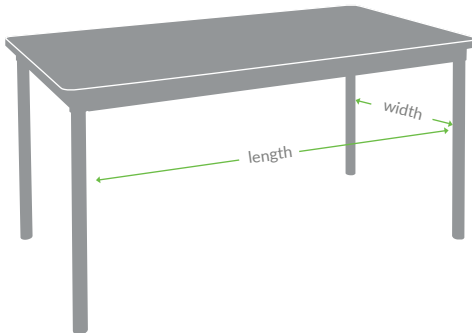

Enviro Table Dimensions

Internal length:
 Table 1800mm long = 1660mm
 Table 1400mm long = 1260mm
 Table 1200mm long = 1060mm
 Shield table = 1320mm
 Table 1200mm diameter = 720mm
 Table 900mm diameter = 530mm
 750mm long = 610mm