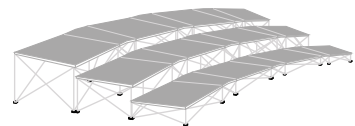

Sapphire Blue

Moss Green

Vinyl Options

Standard Black

Heavy Duty Black

Choir package 1

UL/CHOIR1 12 x Stage Decks & Risers 1m x 1m
9 x Choir infill Decks & Risers 1m
28 x Riser Clamps UL/A052

Carpeted	Vinyl	Heavy Duty Vinyl
AED 42,954.17	AED 45,347.46	AED 48,605.82